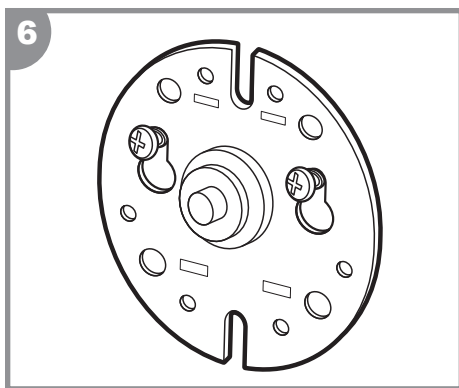

Place the round plate over screws.