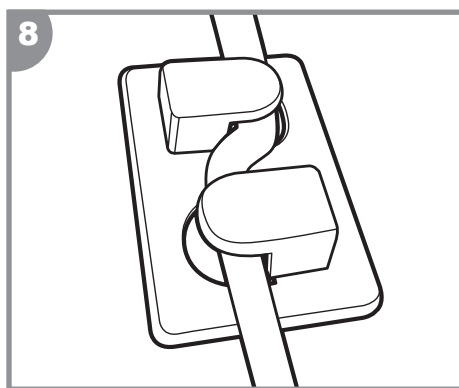

Place the round plate on wall and mark the hole centers.

Drill the holes with a 1/4" drill bit and insert the wall anchors.

Insert the screws in the wall anchors, leave a gap of about 1/8 of an inch.

Place the round plate over screws.

Place square plate on top of round plate and insert Camera base post and turn it clockwise until it is tight.

Use the included 6 wire clips to securely keep the Camera Adapter wire out of the baby's reach.