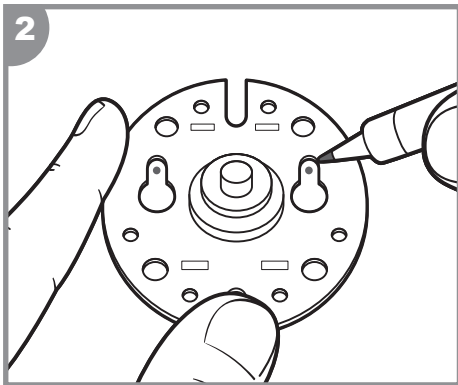

Never place Camera cords within 3 feet of the crib.  
Place Camera in a location that has a strong WiFi signal strength.

---

## Camera Placement • If Wall Mounting

---

Determine a location for the Camera that will provide the best view of your baby in the crib. NEVER place Camera or cords within **3 feet** of the crib.

Hold Camera base and turn the post counter clockwise to free the plate.