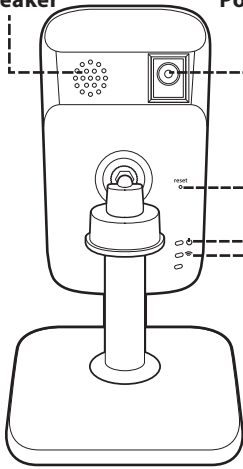

## All Components

- 1 Camera, 1 Monitor
- 2 AC Adapters
- 6 Cable Clips
- 2 Anchors & Wall Mount Screws

Camera

Tablet Monitor

Hardware

AC Adapters

## Features • Camera

Microphone

Lens

Volume Button

Power Button

Headphone

Rear Facing  
Camera

Micro USB Slot

Micro SD Slot

Speaker

Power

Reset Button

Power LED  
WiFi LED

Pull Out Stand

Camera

Speaker