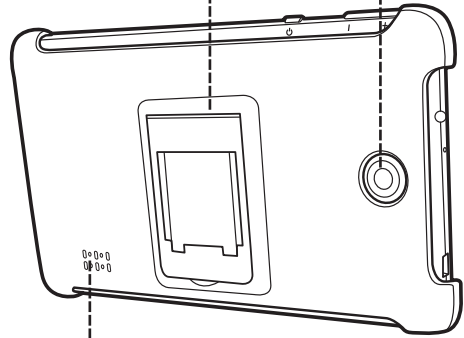

Micro SD Slot

Speaker

Power

Reset Button

Power LED  
WiFi LED

Pull Out Stand

Camera

Speaker