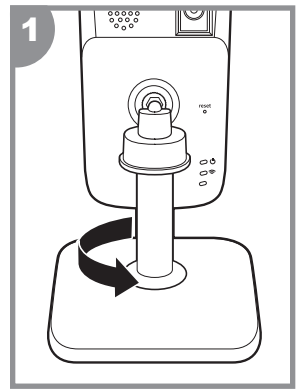

Never place Camera cords within 3 feet of the crib.  
Place Camera in a location that has a strong WiFi signal strength.

---

## Camera Placement • If Wall Mounting

---

Determine a location for the Camera that will provide the best view of your baby in the crib. NEVER place Camera or cords within **3 feet** of the crib.

Hold Camera base and turn the post counter clockwise to free the plate.