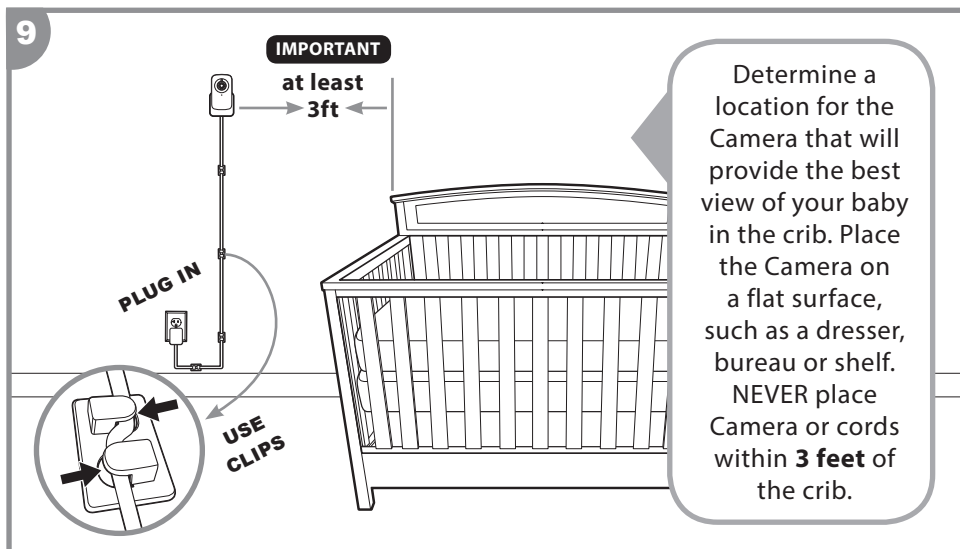

Never place Camera cords within 3 feet of the crib.  
Place Camera in a location that has a strong WiFi signal strength.

---

## Camera Placement • If Wall Mounting

---

Determine a location for the Camera that will provide the best view of your baby in the crib. NEVER place Camera or cords within **3 feet** of the crib.

Hold Camera base and turn the post counter clockwise to free the plate.

Place the round plate on wall and mark the hole centers.

Drill the holes with a 1/4" drill bit and insert the wall anchors.

Insert the screws in the wall anchors, leave a gap of about 1/8 of an inch.

Place the round plate over screws.

Place square plate on top of round plate and insert Camera base post and turn it clockwise until it is tight.

Use the included 6 wire clips to securely keep the Camera Adapter wire out of the baby's reach.