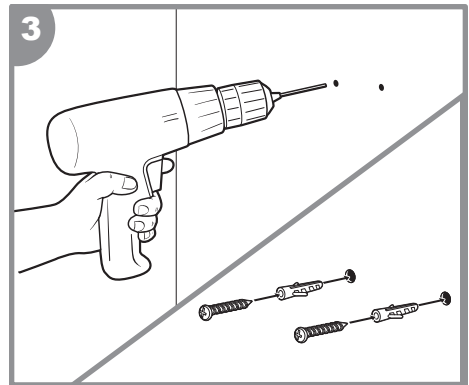

Drill the holes with a 1/4" drill bit and insert the wall anchors.