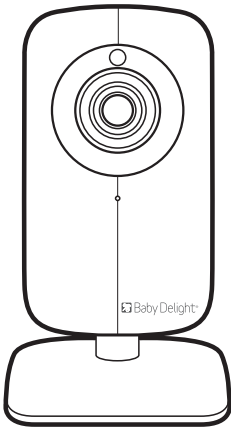

Baby Delight® Snuggle Nest HD Tablet & WiFi Video Monitor

Please read the following instructions and warnings carefully.
Keep this instruction manual for future reference.

Tools required (for wall mounting Camera only): Screwdriver and Drill (not included)

For technical support see back page.

Adult use only.

WARNING: Adult assembly required. Keep small parts away from children when assembling.

INSTRUCTION MANUAL

Warnings & Guidelines:

WARNING: STRANGULATION HAZARD - Keep cord out of baby's reach. NEVER place camera or cords within 3 feet of the crib. Use enclosed Security Clips to help secure cord away from baby's reach. Never use extension cords with AC Adapters. Only use the AC Adapters provided. Do not remove this tag.