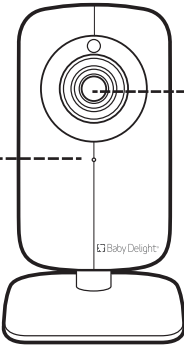

## All Components

- 1 Camera, 1 Monitor
- 2 AC Adapters
- 6 Cable Clips
- 2 Anchors & Wall Mount Screws

Camera

Tablet Monitor

Hardware

AC Adapters

## Features • Camera

Microphone

Lens

Volume Button

Power Button

Headphone

Rear Facing  
Camera

Micro USB Slot