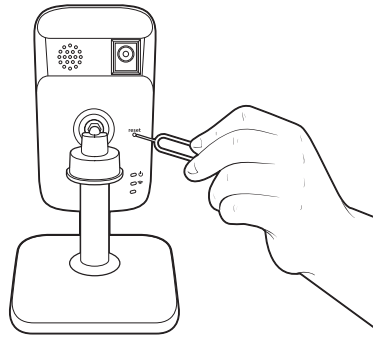

Camera LEDs

----- Power LED

Power LED:

Turns ON when Camera is plugged to power.

----- WiFi LED

WiFi LED:

Flashing green when Camera is not connected to WiFi.

Solid green when camera is connected to a WiFi.

Turns off when Camera night vision is ON.

Reset Button

Press the reset button for 10 seconds in these cases:

- When required in the app

Android Home Screen Control Icons

- Volume Control

- Show List of Apps Open (Swipe Right to Close App)

- Back to Android Home Screen

- Back One Screen

Viewing on Your iOS or Android Device

To view on your iOS (9.0 or above) or Android device (5.0 or above), download the Baby Delight® App on App Store or Google Play and follow the on-screen instructions.