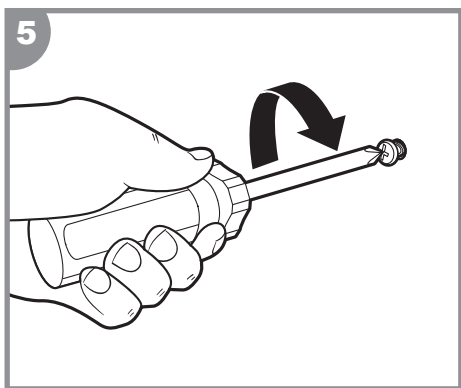

Insert the screws in the wall anchors, leave a gap of about 1/8 of an inch.