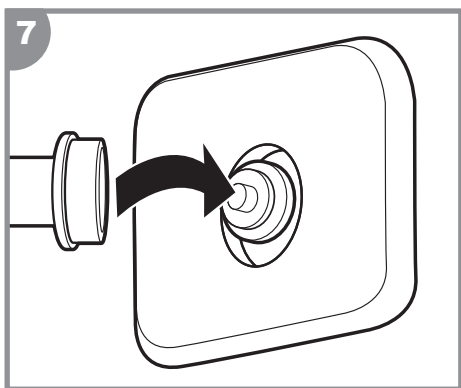

## Camera Placement • If Wall Mounting

---

Determine a location for the Camera that will provide the best view of your baby in the crib. NEVER place Camera or cords within **3 feet** of the crib.

Hold Camera base and turn the post counter clockwise to free the plate.

Place the round plate on wall and mark the hole centers.

Drill the holes with a 1/4" drill bit and insert the wall anchors.

Insert the screws in the wall anchors, leave a gap of about 1/8 of an inch.

Place the round plate over screws.

Place square plate on top of round plate and insert Camera base post and turn it clockwise until it is tight.

Use the included 6 wire clips to securely keep the Camera Adapter wire out of the baby's reach.