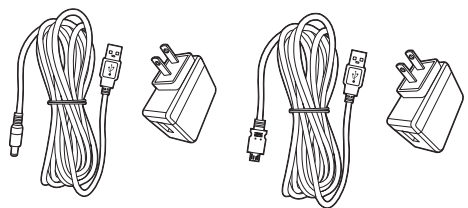

## All Components

- 1 Camera, 1 Monitor
- 2 AC Adapters
- 6 Cable Clips
- 2 Anchors & Wall Mount Screws

Camera

Tablet Monitor

Hardware

AC Adapters

## Features • Camera

Microphone

Lens

Volume Button

Power Button

Headphone

Rear Facing  
Camera

Micro USB Slot