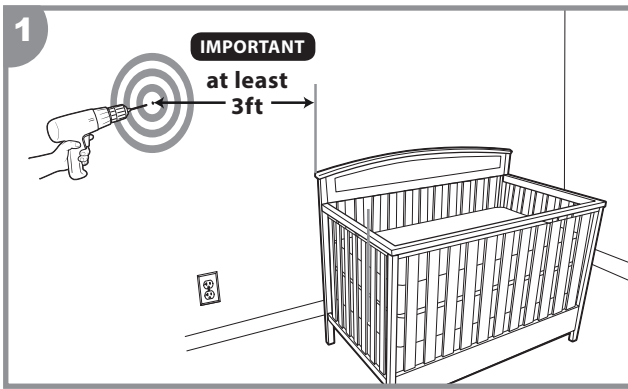

WARNING:

STRANGULATION HAZARD - Children have **STRANGLED** in cords. Keep this cord out of reach of children (more than 3 feet (0.9 m) away from the crib). Never use extension cords with AC adapters. Only use the AC adapters provided. Do not remove this tag.

Never place Camera cords within 3 feet of the crib.
Place Camera in a location that has a strong WiFi signal strength.

Camera Placement • If Wall Mounting

Determine a location for the Camera that will provide the best view of your baby in the crib. NEVER place Camera or cords within **3 feet** of the crib.