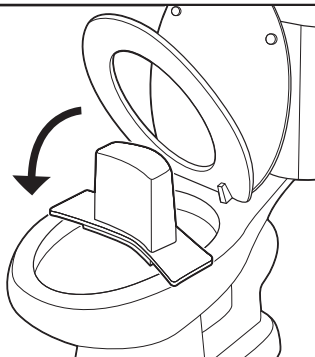

WARNING:

- Do not leave child unattended.
- Use under adult supervision only.
- NEVER use this product on top of the toilet seat.

Setup:

Lift toilet lid and seat and place the Super Potty Trainer with logo facing forward on a clean and dry toilet rim. Lower toilet seat over the Super Potty Trainer and adjust forward or back for the best fit to your child.