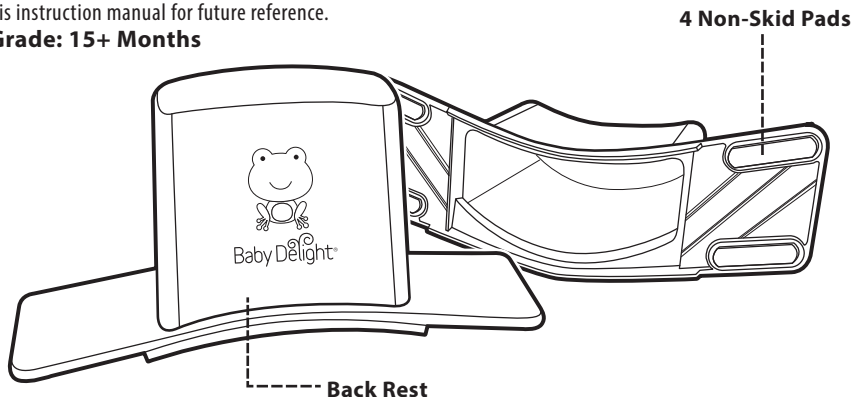

Baby Delight® Super Potty Trainer

Please read the following instructions and warnings carefully.
Keep this instruction manual for future reference.

Age Grade: 15+ Months

INSTRUCTION MANUAL

Warnings & Guidelines:

WARNING:

- Do not leave child unattended.
- Use under adult supervision only.
- NEVER use this product on top of the toilet seat.

Setup:

Lift toilet lid and seat and place the Super Potty Trainer with logo facing forward on a clean and dry toilet rim. Lower toilet seat over the Super Potty Trainer and adjust forward or back for the best fit to your child.